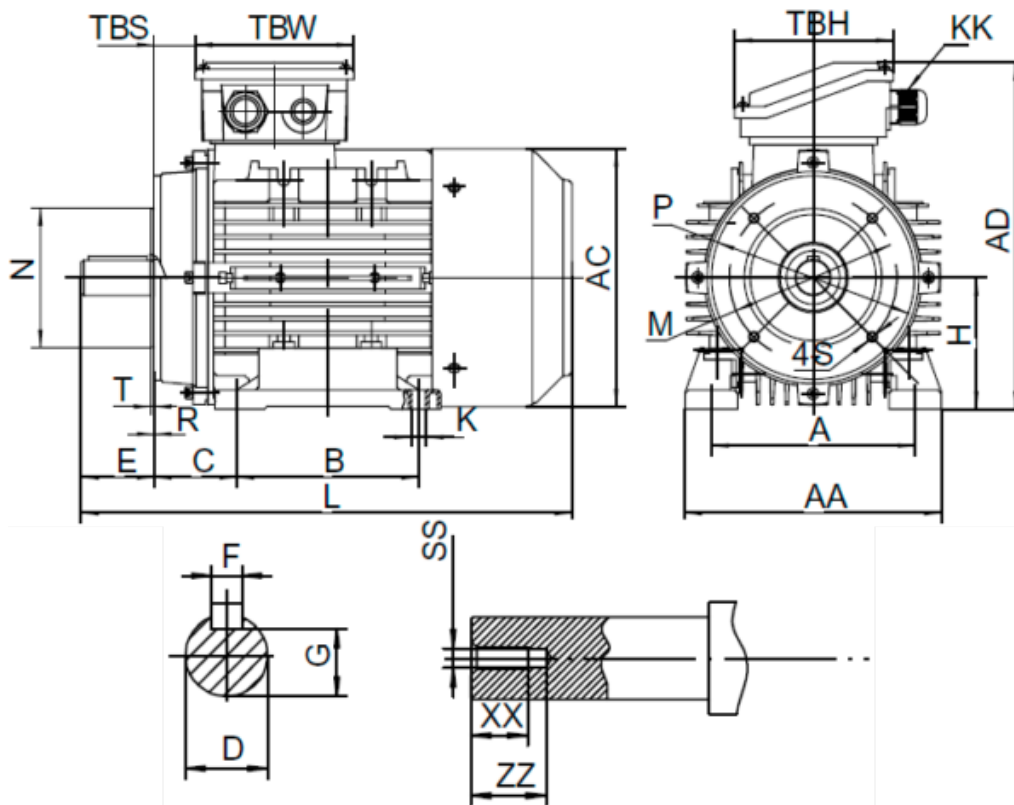

Data Sheet

Article number: 2518018504260140

Description: Kleedrive T3A 160L2-4 18.5kw 1400 rpm UL/CSA
3x400/690V 50 HZ IP55 B34 Eff=82,7%

Measures

A = 254	F = 12	R = 0	ZZ = 45
AA = 314	G = 37	S = M12	
AC = Ø314	H = 160	SS = M16	
AD = 391	HD = 231	T = 4	
B = 254	L = 660	TBH = 148	
C = 108	M = Ø215	TBS = 64	
D = Ø42	N = Ø180	TBW = 148	
E = 110	P = Ø250	XX = 36	